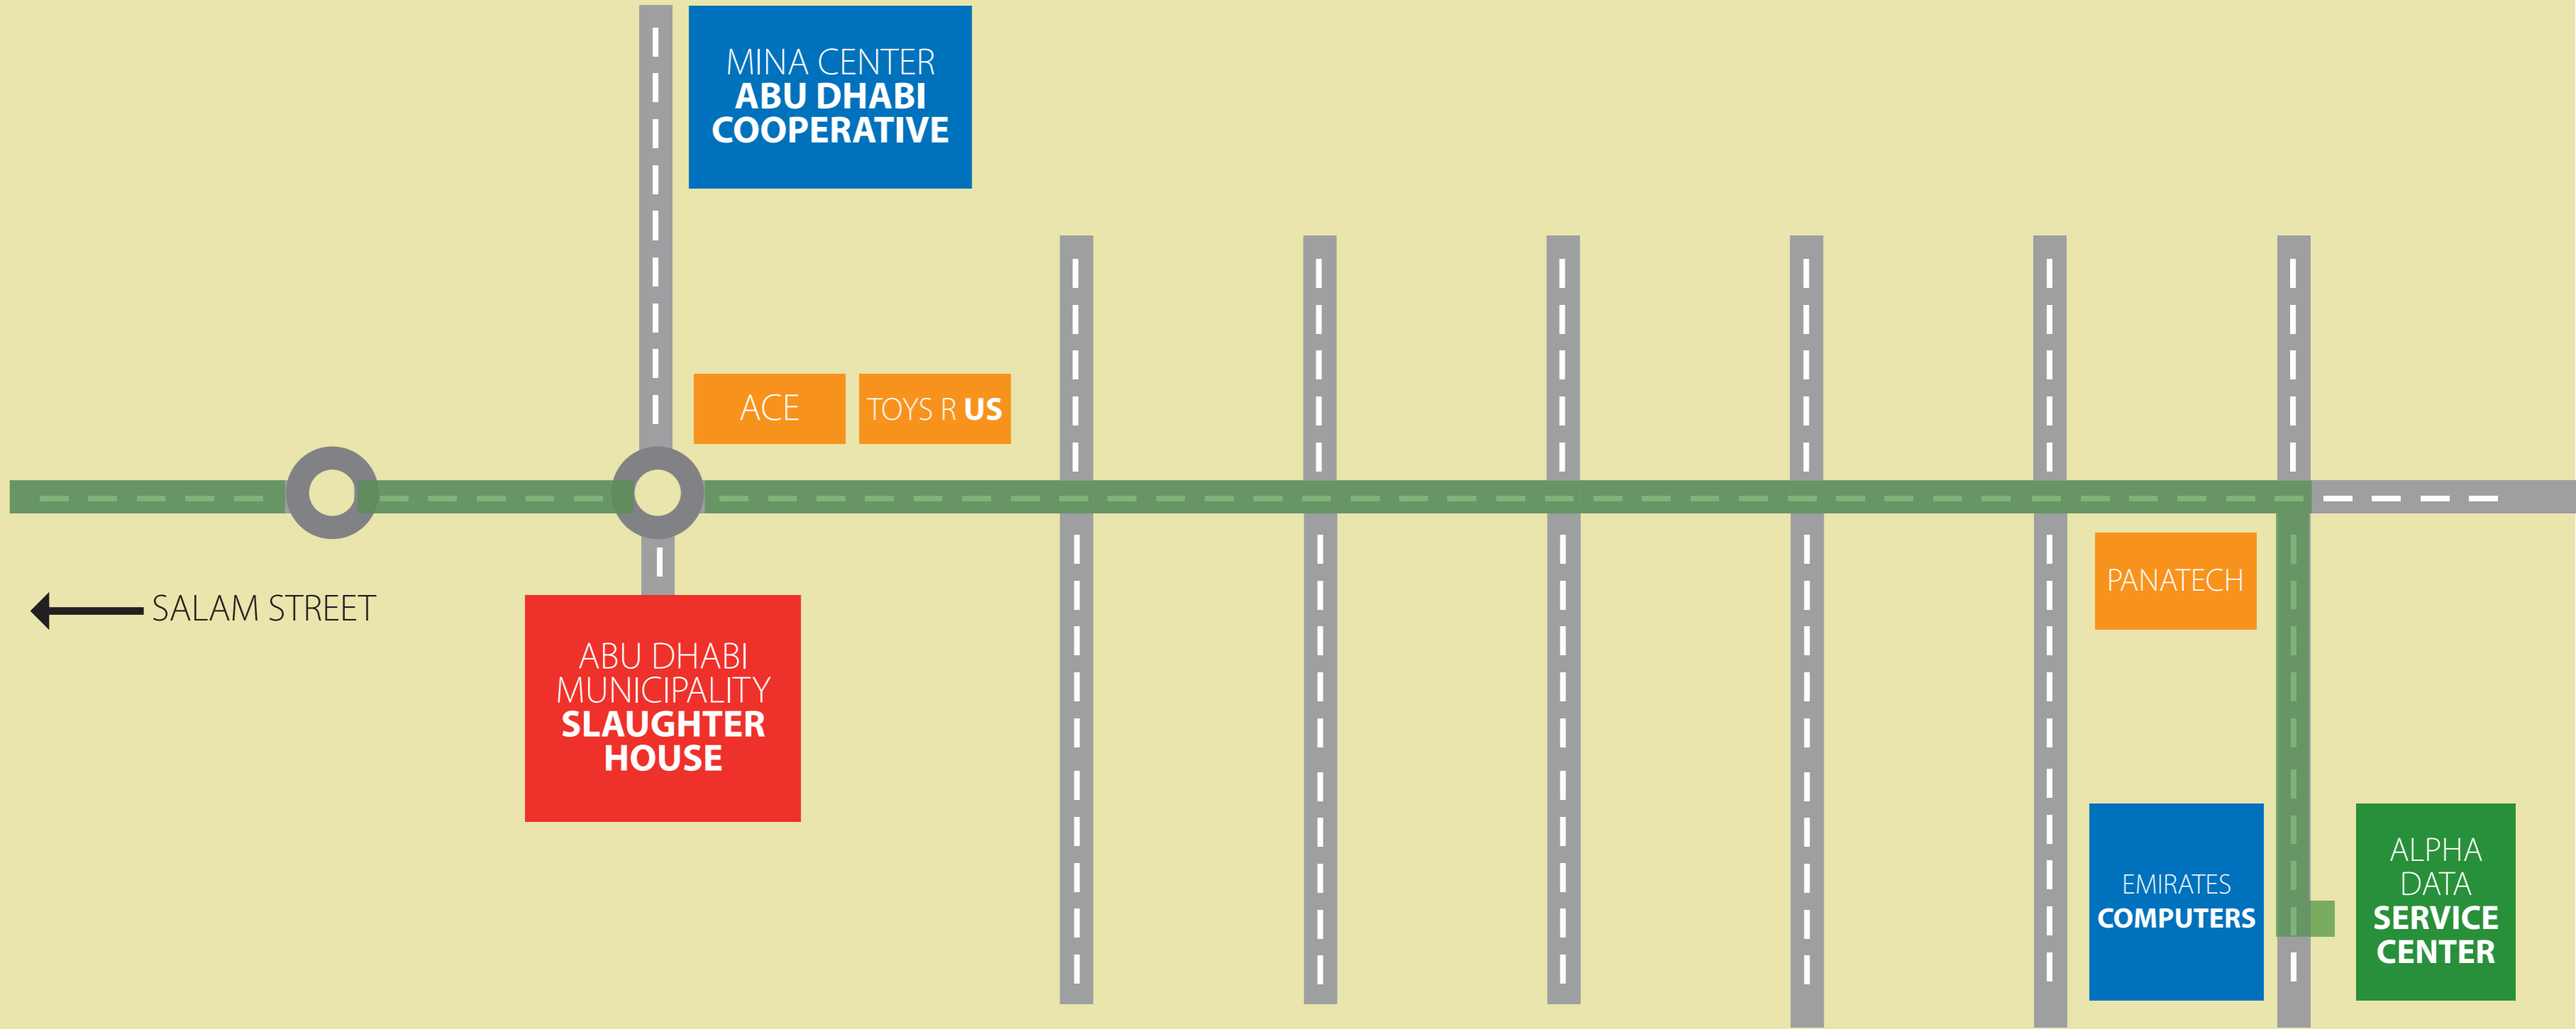

# ALPHA DATA SERVICE CENTER LOCATION (ABUDHABI)

MINA CENTER  
ABU DHABI  
COOPERATIVE

ACE

TOYS R US

← SALAM STREET

ABU DHABI  
MUNICIPALITY  
SLAUGHTER  
HOUSE

PANATECH

EMIRATES  
COMPUTERS

ALPHA  
DATA  
SERVICE  
CENTER